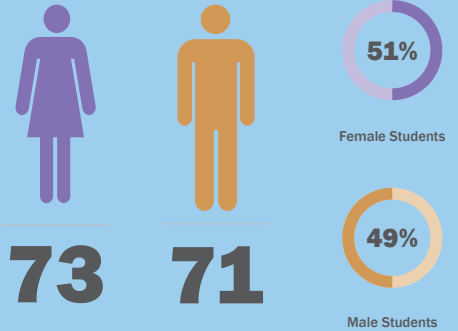

CLASS OF 2022 DEMOGRAPHIC PROFILE

RESIDENCE:

CLASS SIZE:

STATISTICS:

Age Range

Average Age

Average Incoming Total G.P.A.

Average Incoming Science G.P.A.

Average Overall DAT

RACE/ETHNICITY: