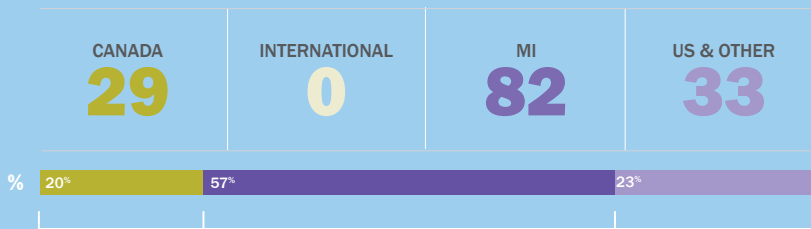

CLASS OF 2022 DEMOGRAPHIC PROFILE

RESIDENCE:

CLASS SIZE:

STATISTICS:

Age Range

Average Age

Average Incoming Total G.P.A.

Average Incoming Science G.P.A.

Average Overall DAT

RACE/ETHNICITY: